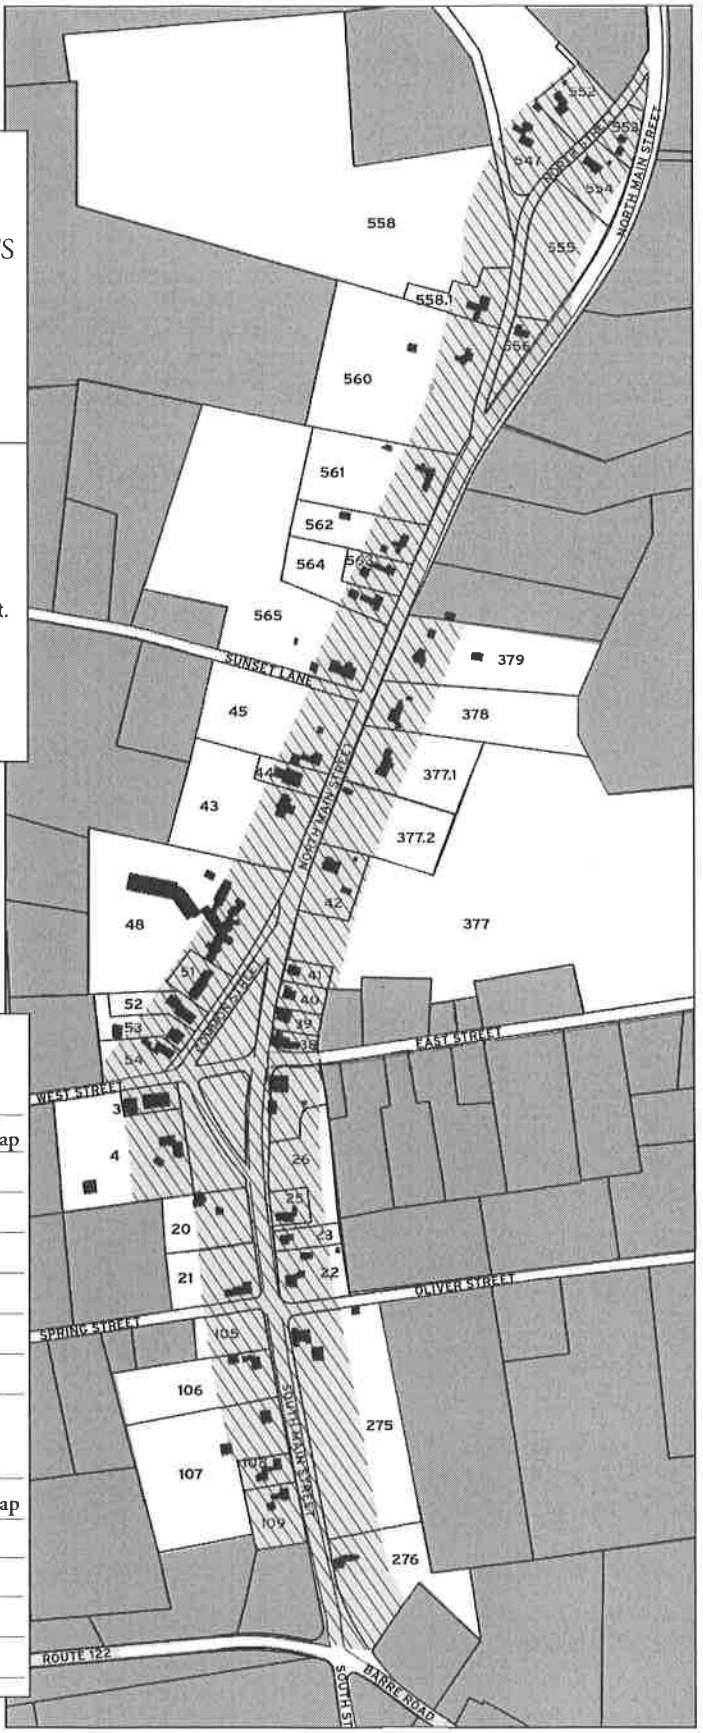

TOWN
of PETERSHAM
MASSACHUSETTS

PETERSHAM
HISTORIC
DISTRICT

	Parcel No.	Parcels in the District
	District Area	indicates 200 ft.
	Abutting Parcels	Not in District

Approved by
Petersham Historic
District Commission
DATE: MAY 26, 2016

Signed original of this map
is on file in Town files
*[with HDC, Town Clerk,
Building Inspector]*

Approved by
Petersham Planning Board
DATE: JUNE 23, 2016

Signed original of this map
is on file in Town files
*[with HDC, Town Clerk,
Building Inspector]*